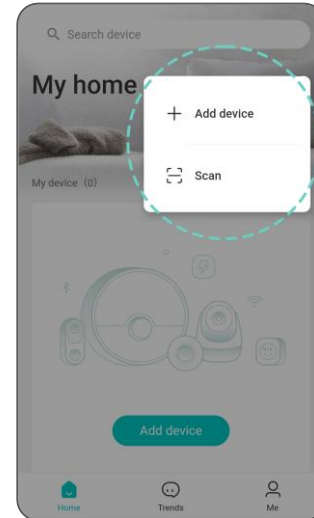

Hướng dẫn sử dụng ứng dụng Botslab

Scan to download
Botslab APP

3 Steps

Định cấu hình mạng của bạn

30 Days

Dịch vụ đám mây miễn phí