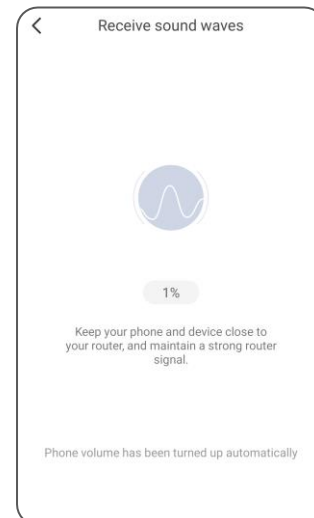

Hướng dẫn sử dụng ứng dụng Botslab

Scan to download
Botslab APP

3 Steps

Định cấu hình mạng của bạn

30 Days

Dịch vụ đám mây miễn phí