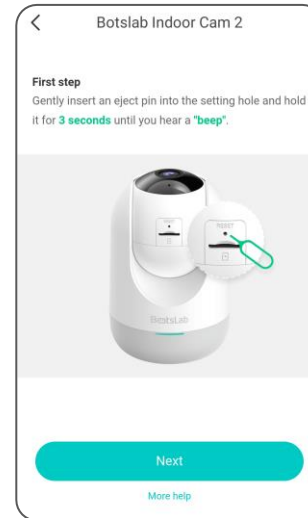

Hướng dẫn sử dụng ứng dụng Botslab

Scan to download
Botslab APP

3 Steps

Định cấu hình mạng của bạn

30 Days

Dịch vụ đám mây miễn phí