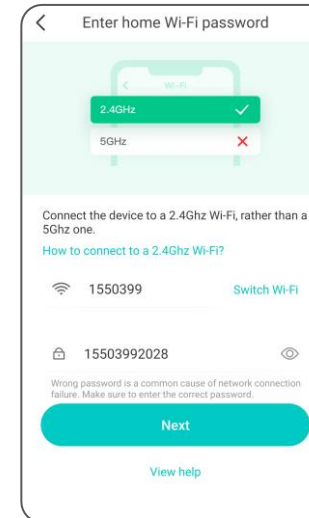

Hướng dẫn sử dụng ứng dụng Botslab

Scan to download
Botslab APP

3 Steps

Định cấu hình mạng của bạn

30 Days

Dịch vụ đám mây miễn phí