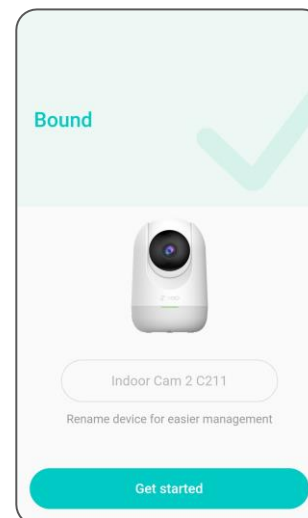

Hướng dẫn sử dụng ứng dụng Botslab

Scan to download
Botslab APP

3 Steps

Định cấu hình mạng của bạn

30 Days

Dịch vụ đám mây miễn phí